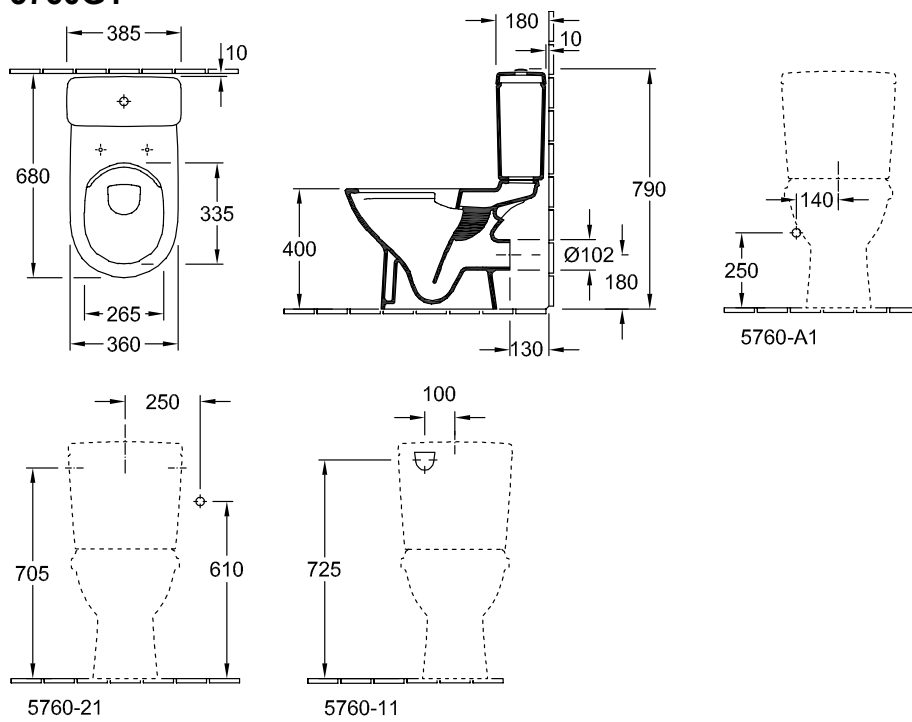

#### 1. POSITION

<b>Model</b>	<b>5760G1</b>
Collection	O.novo
PROJECTS	<span style="color: orange;">■</span> START
Weight	12,77 kg
description	Sanitary porcelain Also available in CeramicPlus fastening set included flushing mechanism with DualFlush water-saving button Flushing mechanism finishes: chrome
Inlet	water inlet from the sides or rear
material	Sanitary porcelain
Specification texts	O.novo; Cistern; Sanitary porcelain; fastening set included; flushing mechanism with DualFlush water- saving button; Flushing mechanism finishes: chrome

### COLOURS

White Alpin	5760G101	4051202553241
White Alpin CeramicPlus	5760G1R1	4051202553234

TECHNICAL DRAWINGS

**5760G1**

TECHNICAL DRAWINGS

**5760G1**