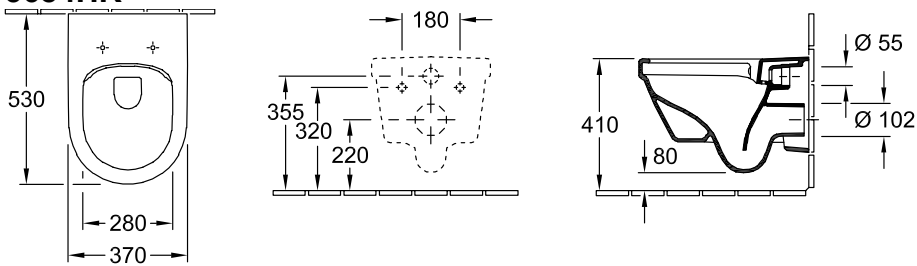

WC COMBI-PACK ARCHITECTURA

PRODUCT INFORMATION

1. POSITION

Model	5684HR
Collection	Architectura
PROJECTS	 PLUS
Weight	24,2 kg
description	previously Omnia Architectura, DirectFlush Sanitary porcelain Also available in CeramicPlus Individual packaging materials composed of: Washdown WC DirectFlush 5684 R0 XX, WC-seat and cover with QuickRelease and SoftClosing hinges 98M9 C1 01
Flush volume	3 / 4,5 l
Installation	wall-mounted
Outlet	horizontal outlet
material	Sanitary porcelain
Leed	4
Specification texts	Architectura; WC Complete; previously Omnia Architectura, DirectFlush; Sanitary porcelain; wall-mounted; Flush volume: 3 / 4,5 l; Leed: 4; horizontal outlet; Individual packaging materials

COLOURS

White Alpin	5684HR01	4051202242510
White Alpin CeramicPlus	5684HRR1	4051202242503

TECHNICAL DRAWINGS

5684HR

TECHNICAL DRAWINGS

5684HR