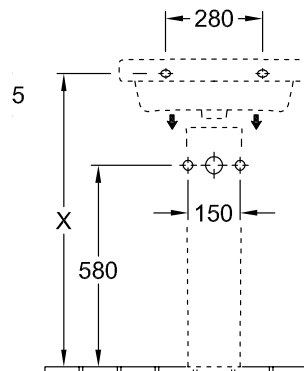

WASHBASIN ARCHITECTURA

PRODUCT INFORMATION

1 . POSITION

Model	418855
Collection	Architectura
PROJECTS	 PLUS
Width	550 mm
Depth	470 mm
Weight	18,7 kg
description	Sanitary porcelain Also available in CeramicPlus
Tap fitting / Tap hole remark	suitable for 3-hole tap fittings, central tap hole punched out
Overflow remark	with overflow
material	Sanitary porcelain
Specification texts	Architectura; Washbasin; Sanitary porcelain; Size: 550 x 470 mm; Angular; suitable for 3-hole tap fittings, central tap hole punched out; with overflow

COLOURS

White Alpin	41885501	4051202342623
White Alpin CeramicPlus	418855R1	4051202342630
White Alpin AntiBac	418855T1	4051202467241

TECHNICAL DRAWINGS

418855

TECHNICAL DRAWINGS

418855