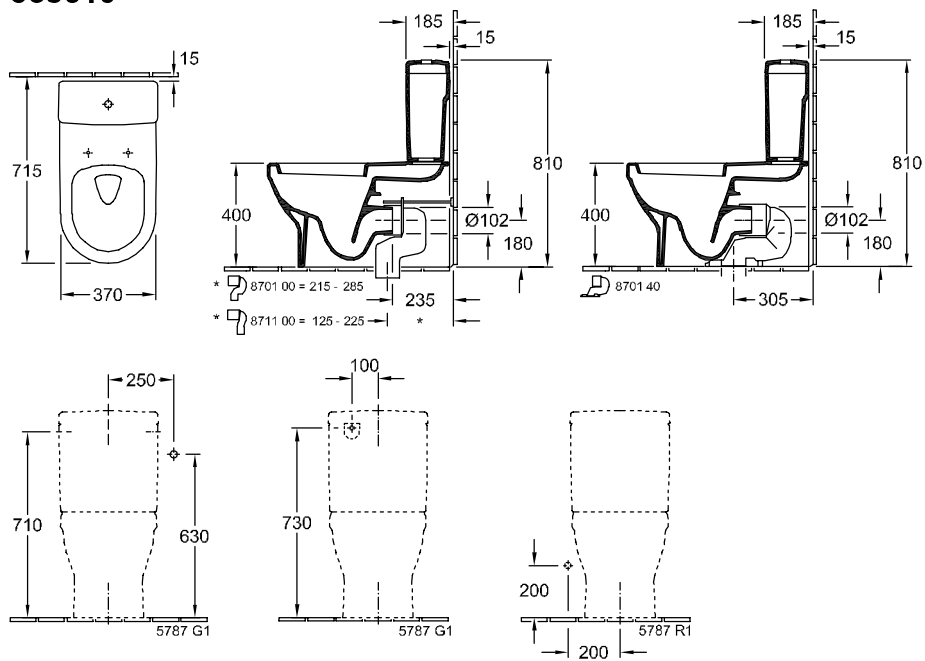

FLOOR-STANDING CLOSE-COUPLED WC-SUITES ARCHITECTURA

PRODUCT INFORMATION

1 . POSITION

Model	568610
Collection	Architectura
PROJECTS	 PLUS
Width	370 mm
Depth	700 mm
Weight	36,6 kg
description	Sanitary ceramics Recommendation: to be installed at a distance of 15 mm from the wall with fastening set for concealed fastening EN 997 vertical outlet possible with Vario drainbend Please order toilet seat separately, Please order cistern separately.
Flush volume	3 / 4,5 l
Installation	floor-standing, back to wall
Outlet	horizontal outlet
material	Sanitary ceramics
Leed	4
Specification texts	Architectura; Washdown toilet for close-coupled toilet-suite; Sanitary ceramics; Size: 370 x 700 mm; Oval; floor-standing, back to wall; Recommendation: to be installed at a distance of 15 mm from the wall; Flush volume: 3 / 4,5 l; Leed: 4; with fastening set for concealed fastening; EN 997; horizontal outlet; vertical outlet possible with Vario drainbend; Please order toilet seat separately, Please order cistern separately.

COLOURS

White Alpin	56861001	4051202175412
White Alpin CeramicPlus	568610R1	4051202175436
White Alpin AntiBac	568610T1	4051202469023

TECHNICAL DRAWINGS

568610

TECHNICAL DRAWINGS

568610