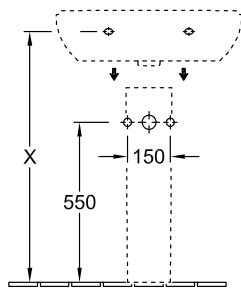

TECHNICAL DRAWINGS

516055

	A	B	C	D
5160 55	550	450	475	280
5160 60	600	490	525	315
5160 65	650	510	565	330