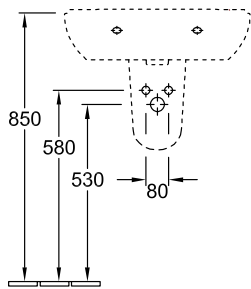

TECHNICAL DRAWINGS

516055

	A	B	C	D
5160 55	550	450	475	280
5160 60	600	490	525	315
5160 65	650	510	565	330