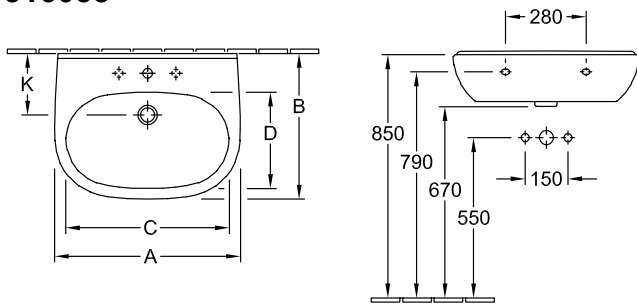

TECHNICAL DRAWINGS

516055

	A	B	C	D
5160 55	550	450	475	280
5160 60	600	490	525	315
5160 65	650	510	565	330