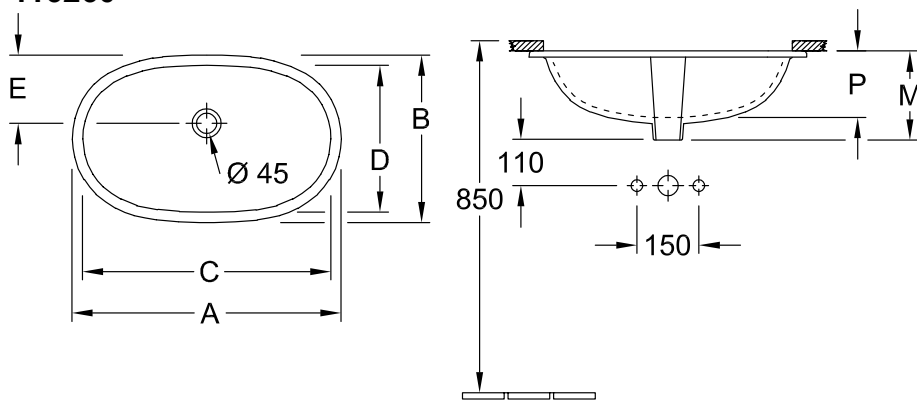

UNDERCOUNTER WASHBASIN O.NOVO

PRODUCT INFORMATION

1 . POSITION

Model	416260
Collection	O.novo
PROJECTS	 START
Width	600 mm
Depth	350 mm
Weight	8,7 kg
description	Sanitary porcelain Also available in CeramicPlus the hole for the washbasin can only be cut out using the original washbasin because tolerances of several millimetres are possible, installation possible in natural stone and laminate countertops fastening set included
Tap fitting / Tap hole remark	without tap hole area
Overflow remark	with overflow
material	Sanitary porcelain
Specification texts	O.novo; Undercounter washbasin; Sanitary porcelain; Size: 600 x 350 mm; Oval; without tap hole area; with overflow; the hole for the washbasin can only be cut out using the original washbasin because tolerances of several millimetres are possible, installation possible in natural stone and laminate countertops; fastening set included

COLOURS

White Alpin	41626001	4051202085391
White Alpin CeramicPlus	416260R1	4051202095857

TECHNICAL DRAWINGS

416260

	A	B	C	D	E	M	P
4162 60	650	400	600	350	165	208	160
4162 50	580	370	530	320	145	200	150