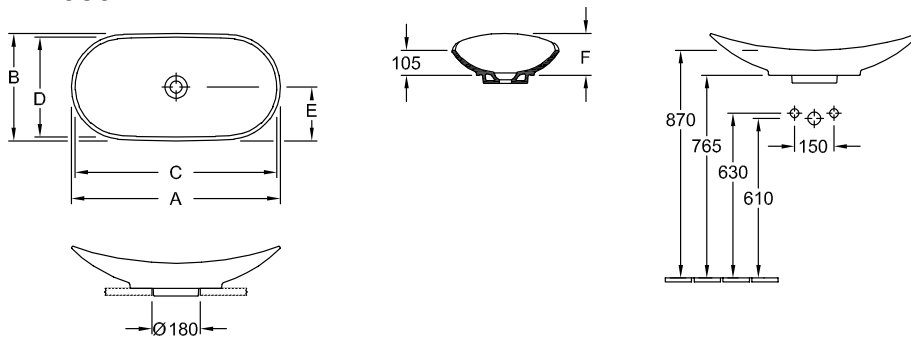

SURFACE-MOUNTED WASHBASIN MY NATURE

PRODUCT INFORMATION

1. POSITION

Model	411080
Collection	My Nature
PROJECTS	 PREMIUM
Width	810 mm
Depth	410 mm
Weight	12,1 kg
description	Sanitary porcelain CeramicPlus incl. unclosable valve with ceramic valve cover, fastening set included Furniture programme LEGATO to match
Tap fitting / Tap hole remark	without tap hole area
Overflow remark	without overflow, Please note: unclosable outlet valve must be used with models without overflow
material	Sanitary porcelain
Specification texts	My Nature; Surface-mounted washbasin; Sanitary porcelain; Size: 810 x 410 mm; Oval; without tap hole area; without overflow; Please note: unclosable outlet valve must be used with models without overflow; incl. unclosable valve with ceramic valve cover, fastening set included

COLOURS

Castanea CeramicPlus	4110803R	4051202034252
White Alpin CeramicPlus	411080R1	4051202034269

TECHNICAL DRAWINGS

411080

	A	B	C	D	E	F
4110 60	610	360	575	330	180	150
4110 80	810	410	785	380	205	160