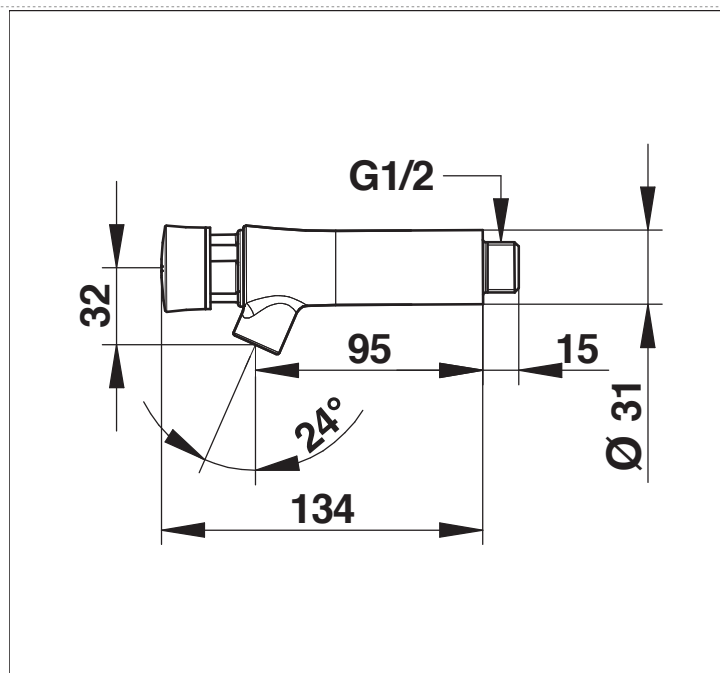

Range: Washbasin single self-closing tap
Ref: 66010 - PRESTO NEO wall-mounted tap

> Working pressure:

- 1 to 5 bar

> Flow:

- 3 l/min at 3 bars - 4-position setting
- Anti water-hammer system

> Flow time:

- 15 seconds ± 5 seconds

> Hydraulic supply:

- G 1/2" x 15 - cold water

> Thermal resistance:

- This tap can withstand a thermal shock of 75°C for 30 minutes as part of a thermal shock programme

> Dimensions:

- 95mm projection

> Safety:

- Interchangeable head and non-turnable push button to avoid premature wear
- Non-removable blue circled marker

> Delivered with:

- 1 Installation manual

> Standards / Approvals:

- Acoustic class II
- Chrome-plated brass body compliant with standards NF EN1982 / NF EN12164 / NF EN12165
- Nickel-Chrome surface treatment compliant with NF EN12540
- Neutral Salt Spray (NSS) resistant: 200 h according to NF ISO 9227