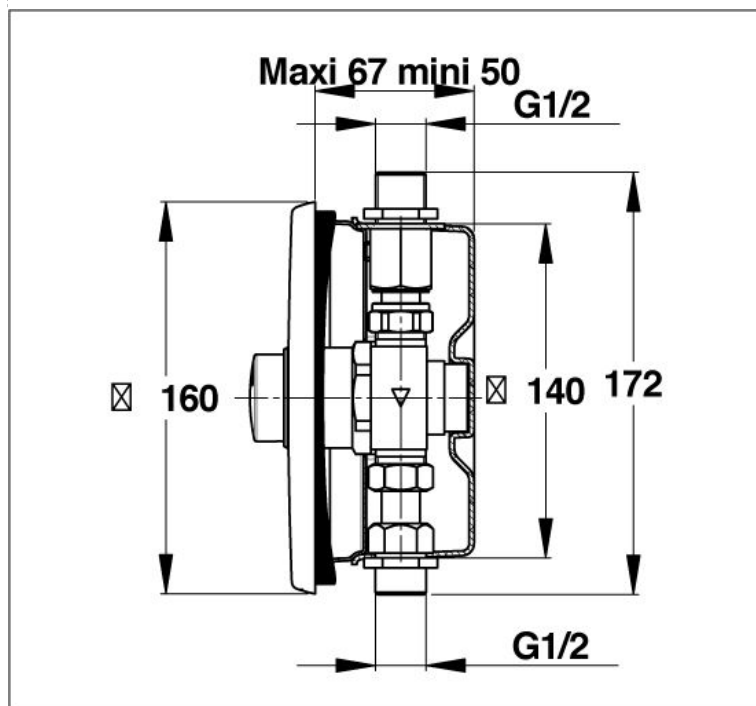

Range : Self-Closing urinal valves

Ref : 38336 - PRESTO 120 B

> Working pressure :

- 1 to 5 bar

> Flow :

- 5 l/min at 1 to 10 bar - 4-position flow adjustment device
- Anti-water-hammering design

> Flow time :

- 6 seconds (± 2 sec.)

> Hydraulic supply :

- In-line water inlet
- M G 1/2" Inlet and outlet

> Material and colour finish :

- 160x160 stainless steel vandal proof front, brushed finish

> Delivered with :

- 1 Flush-mounting case
- 1 Vandal-proof rose 160x160 (Brushed stainless steel)
- 1 Stop valve MF G 1/2" (15x21)
- 1 Douille lisse MF G 1/2" (15x21)
- Instruction manual