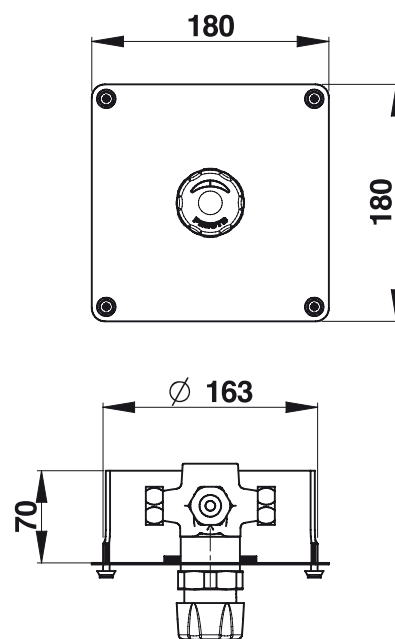

Range: Timed flow mixer tap for shower
Ref: 35941 - ALPA PRESTO mixer tap - Concealed

> Working pressure :

- 1 to 5 bar

> Flow :

- 8 l/min with integrated flow limiter
- Anti-water-hammering design

> Flow time :

- 30 seconds (- 10 / + 5 seconds)

> Hydraulic supply :

- M G 3/4" (20x27)
- NF Check valves

> Material and colour finish :

- Chrome-plated knob

> Thermal resistance :

- Resistant to a temperature of 75°C for 30-minute-thermal-shocks

> Security :

- Adjustable tamper-proof temperature limiter to prevent scalding
- Antivandalism: concealed with stainless steel plate

> Delivered with :

- 1 Flushing-mounting case
- 1 Stainless steel plate
- 2 Filter gaskets
- 3 Union nuts 3/4" (20x27)
- Instruction manual