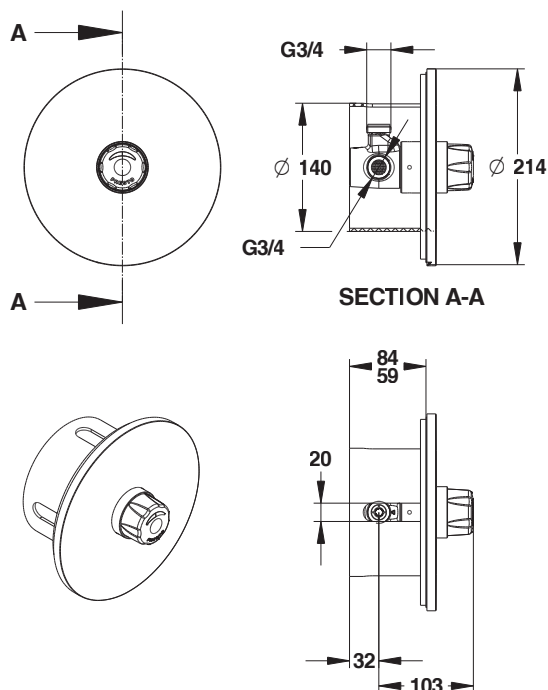

Range: ALPA

Ref: 35195 - Timed flow mixer tap for shower with concealed box

> **Working pressure :**

- 1 to 5 bar

> **Flow :**

- 8 l/min with integrated flow limiter
- Anti-water-hammering device

> **Flow time :**

- 30 seconds (- 10 / + 5 seconds)

> **Hydraulic supply :**

- M G 3/4" (20x27)

> **Material and colour finish :**

- Chrome-plated knob
- Chrome-plated round front plate

> **Thermal resistance :**

- Resistant to a temperature of 75°C for 30 minute in case of thermal shock

> **Security :**

- Adjustable temperature limiter

> **Delivered with :**

- 1 round front plate
- 1 square mounting plate
- 2 filter gaskets
- 1 sealing flange
- 1 concealed box (reservation box non-waterproof)
- Instruction manual

> **Standards & approvals :**

- Brass body in accordance with EN 1982, EN 12164, EN 12165
- Nickel-Chrome plated according to EN12540
- 200-hour neutral salt spray resistant (NSS) in accordance with ISO 9227