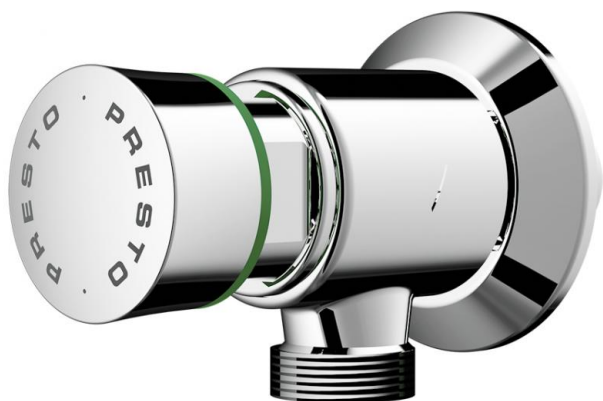

Range: PRESTO 12 NEO

Ref: 31707 - Wall-mounted exposed timed-flow urinal tap, rear water inlet, without nut

> Working pressure :

- 1 to 5 bar

> Flow :

- 9l/min at 3 bar - 4 position flow adjustment device
- Anti-water-hammering design

> Flow time :

- 6 seconds (± 2 sec.)

> Hydraulic supply :

- Rear water inlet
- M G 1/2" (15x21) inlet and outlet in corner

> Delivered with :

- 1 Flat gasket
- 1 Loose wall flange
- 1 Instruction manual

> Standards & approvals :