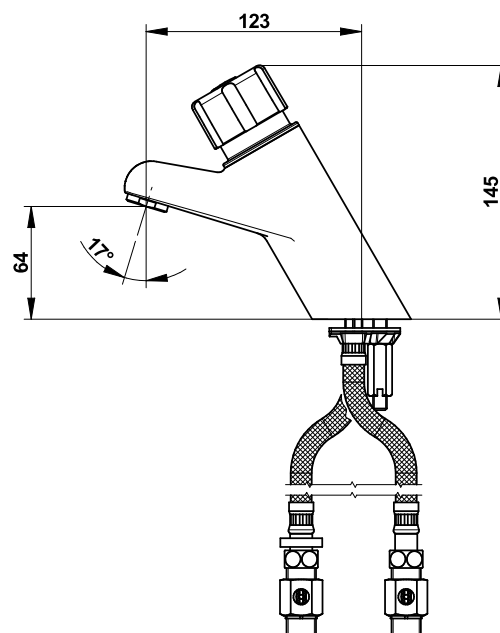

**Range:** Deck-mounted mixer tap

**Ref:** 28610 - PRESTO 4000 S single control mixer tap

#### > Flow :

- 3 l/min with integrated flow limiter
- Anti-water-hammering design
- Vandalism proof and anti-clogging spout

#### > Hydraulic supply :

- G 3/8" (12x17)