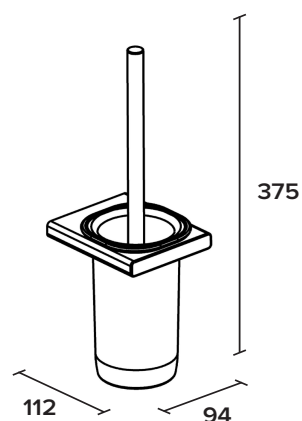

Product details

Bathroom accessories

NEX

NEX line
Toilet brush
Covered screws
Material: zamak / glass / brass tube

Code	Version
NEX800	chrome
NEX800W	white matt
NEX800B	black matt

Cleaning Instructions - Bathroom-Accessories: