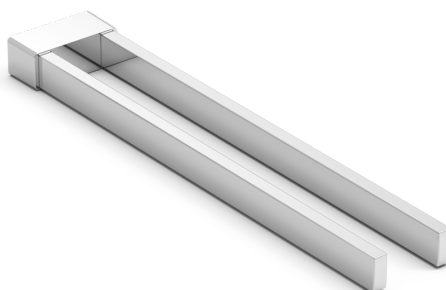

Product details

Bathroom accessories

NEX

NEX line
Towel bar
Covered screws
Material: zamak / aluminium / plastic

Code	Version
NEX701	chrome
NEX701W	white matt
NEX701B	black matt

Cleaning Instructions - Bathroom-Accessories: