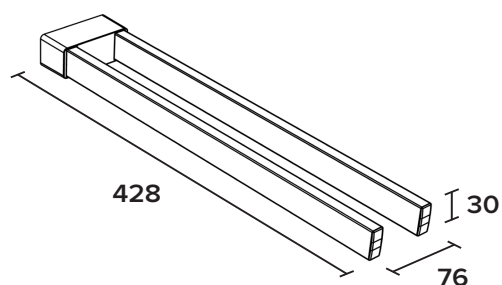

Product details

Bathroom accessories

NEX

NEX line
Towel bar
Covered screws
Material: zamak / aluminium / plastic

Code	Version
NEX701	chrome
NEX701W	white matt
NEX701B	black matt

Cleaning Instructions - Bathroom-Accessories: