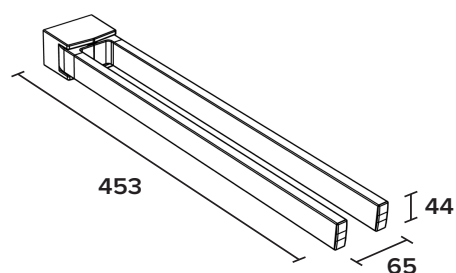

## Product details

---

Bathroom accessories

NEX

---

NEX line  
Towel bar  
Covered screws  
Material: zamak / aluminium / plastic

Code	Version
NEX700	chrome
NEX700W	white matt
NEX700B	black matt