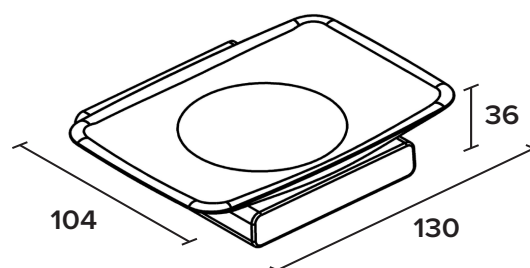

Product details

Bathroom accessories

NEX

NEX line
Glas soap holder
Covered screws
Material: zamak / glass

Code	Version
NEX500	chrome
NEX500W	white matt
NEX500B	black matt

Cleaning Instructions - Bathroom-Accessories: