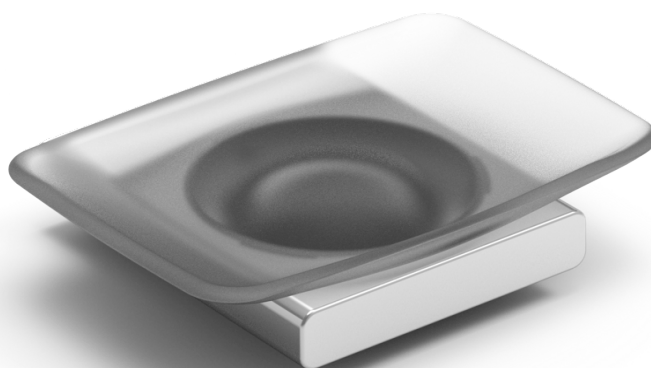

Product details

Bathroom accessories

NEX

NEX line
Glas soap holder
Covered screws
Material: zamak / glass

Code	Version
NEX500	chrome
NEX500W	white matt
NEX500B	black matt

Cleaning Instructions - Bathroom-Accessories: