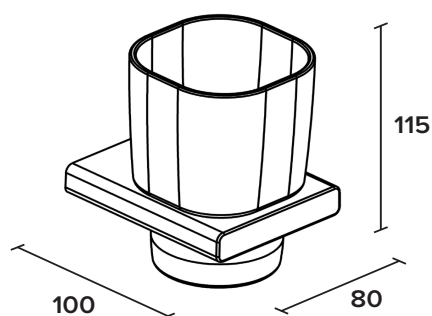

## Product details

---

Bathroom accessories

NEX

---

NEX line  
Holder with tumbler  
Covered screws  
Material: zamak / glass

Code	Version
NEX400	chrome
NEX400W	white matt
NEX400B	black matt