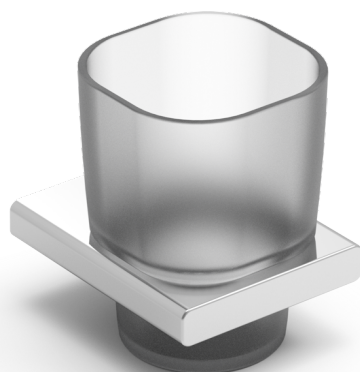

## Product details

---

Bathroom accessories

NEX

---

NEX line  
Holder with tumbler  
Covered screws  
Material: zamak / glass

Code	Version
NEX400	chrome
NEX400W	white matt
NEX400B	black matt