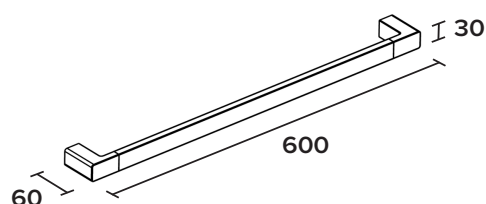

## Product details

---

Bathroom accessories

NEX

---

NEX line  
Towel bar  
Covered screws  
Material: zamak / aluminium / plastic

Code	Version
NEX220	chrome
NEX220W	white matt
NEX220B	black matt