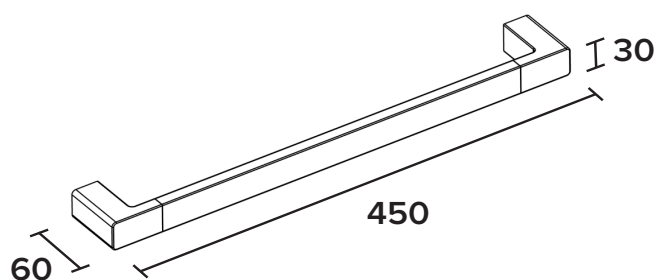

## Product details

---

Bathroom accessories

NEX

---

NEX line  
Towel bar  
Covered screws  
Material: zamak / aluminium / plastic

Code	Version
NEX210	chrome
NEX210W	white matt
NEX210B	black matt