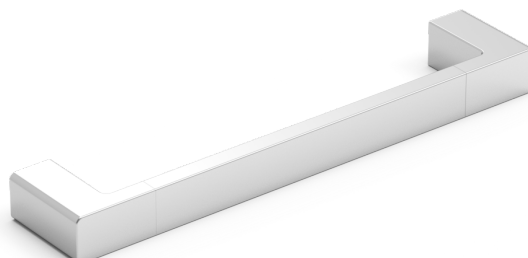

Product details

Bathroom accessories

NEX

NEX line
Towel bar
Covered screws
Material: zamak / aluminium / plastic

Code	Version
NEX200	chrome
NEX200W	white matt
NEX200B	black matt

Cleaning Instructions - Bathroom-Accessories: