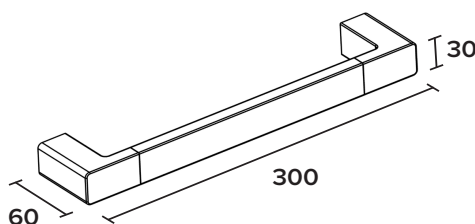

Product details

Bathroom accessories

NEX

NEX line
Towel bar
Covered screws
Material: zamak / aluminium / plastic

Code	Version
NEX200	chrome
NEX200W	white matt
NEX200B	black matt

Cleaning Instructions - Bathroom-Accessories: