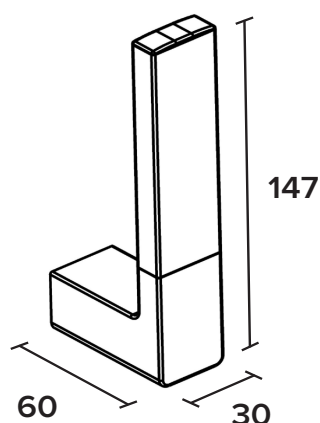

Product details

Bathroom accessories

NEX

NEX line
Additional toilet paper holder
Covered screws
Material: zamak / aluminium / plastic

Code	Version
NEX103	chrome
NEX103W	white matt
NEX103B	black matt

Cleaning Instructions - Bathroom-Accessories: