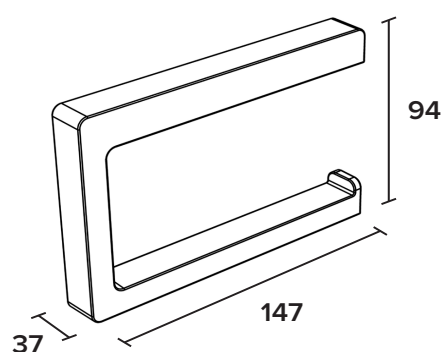

Product details

Bathroom accessories

NEX

NEX line
Toilet paper holder
Covered screws
Material: zamak

Code	Version
NEX102	chrome
NEX102W	white matt
NEX102B	black matt

Cleaning Instructions - Bathroom-Accessories: