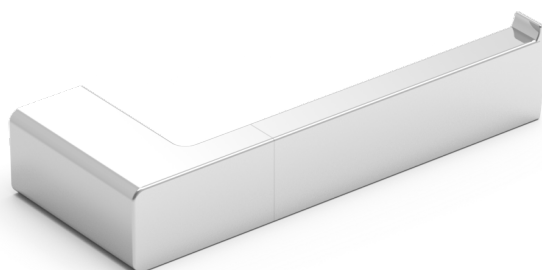

Product details

Bathroom accessories

NEX

NEX line
Toilet paper holder
Covered screws
Material: zamak / aluminium / plastic

Code	Version
NEX101	chrome
NEX101W	white matt
NEX101B	black matt

Cleaning Instructions - Bathroom-Accessories: