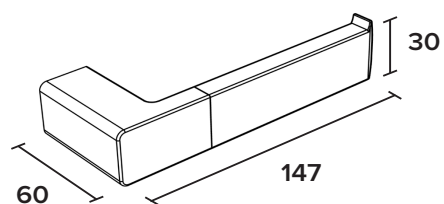

Product details

Bathroom accessories

NEX

NEX line
Toilet paper holder
Covered screws
Material: zamak / aluminium / plastic

Code	Version
NEX101	chrome
NEX101W	white matt
NEX101B	black matt

Cleaning Instructions - Bathroom-Accessories: