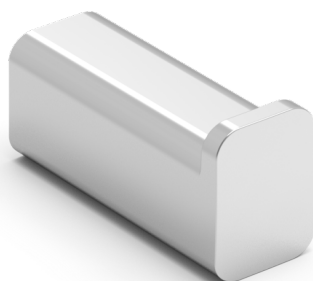

Product details

Bathroom accessories

NEX

NEX line
Single robe hook
Covered screws
Material: zamak

Code	Version
NEX011	chrome
NEX011W	white matt
NEX011B	black matt

Cleaning Instructions - Bathroom-Accessories: