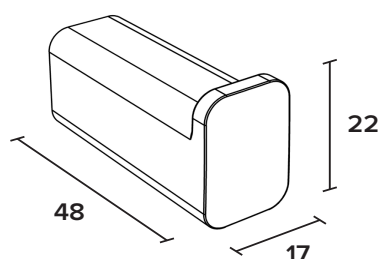

Product details

Bathroom accessories

NEX

NEX line
Single robe hook
Covered screws
Material: zamak

Code	Version
NEX011	chrome
NEX011W	white matt
NEX011B	black matt

Cleaning Instructions - Bathroom-Accessories: