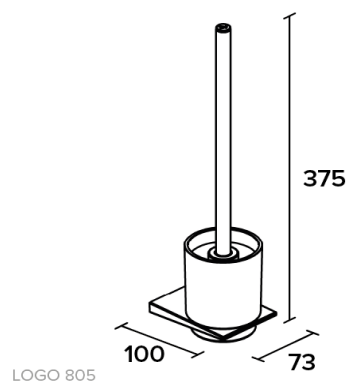

Product details

Bathroom accesories

LOGO

LOGO line
Toilet brush
Covered screws

Material: zamak / cermic mixed with plasic / brass tube

Code	Version
LOGO805	chrome
LOGO805W	white matt

Cleaning Instructions - Bathroom-Accessories: