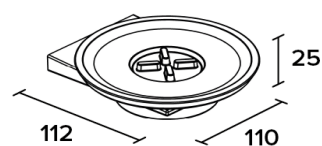

Product details

Bathroom accesories

LOGO

LOGO line

Soap holder

Covered screws

Material: zamak / cermic mixed with plastic

Code	Version
LOGO500	chrome
LOGO500W	white matt
LOGO500B	black matt