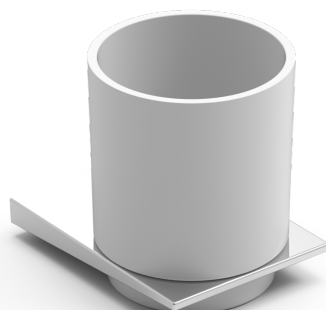

Product details

Bathroom accesories

LOGO

LOGO line
Holder with tumbler
Covered screws
Material: zamak / cermic mixed with plastic

Code	Version
LOGO400	chrome
LOGO400W	white matt
LOGO400B	black matt

LOGO 400