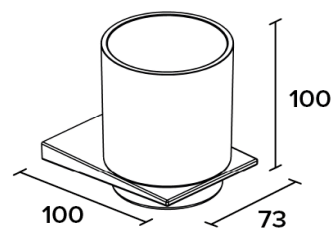

Product details

Bathroom accesories

LOGO

LOGO line
Holder with tumbler
Covered screws
Material: zamak / cermic mixed with plastic

Code	Version
LOGO400	chrome
LOGO400W	white matt
LOGO400B	black matt

LOGO 400