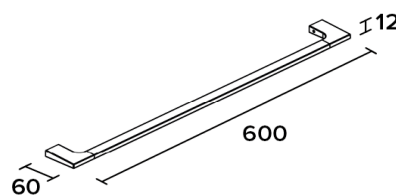

Product details

Bathroom accessories

LOGO

LOGO line
Towel bar
Covered screws
Material: zamak

Code	Version
LOGO220	chrome
LOGO220W	white matt
LOGO220B	black matt

LOGO 220

Cleaning Instructions - Bathroom-Accessories: