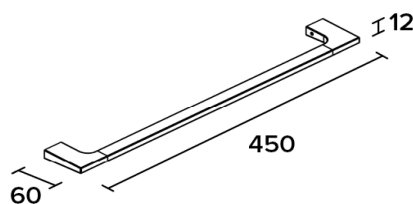

Product details

Bathroom accesories

LOGO

LOGO line
Towel bar
Covered screws
Material: zamak

Code	Version
LOGO210	chrome
LOGO210W	white matt
LOGO210B	black matt

LOGO 210

Cleaning Instructions - Bathroom-Accessories: