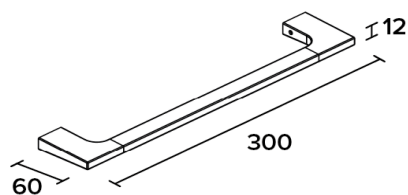

## Product details

---

Bathroom accesories

LOGO

---

LOGO line  
Towel bar  
Covered screws  
Material: zamak

Code	Version
LOGO200	chrome
LOGO200W	white matt
LOGO200B	black matt

LOGO 200