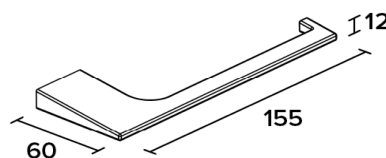

Product details

Bathroom accesories

LOGO

LOGO line
Toilet paper holder
Covered screws
Material: zamak

Code	Version
LOGO101	chrome
LOGO101W	white matt
LOGO101B	black matt

LOGO 101

Cleaning Instructions - Bathroom-Accessories: