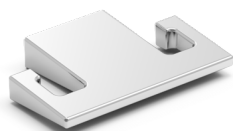

# Product details

---

Bathroom accesories

LOGO

---

LOGO line  
Double robe hook  
Covered screws  
Material: zamak

Code	Version
LOGO012	chrome
LOGO012W	white matt
LOGO012B	black matt

LOGO 012