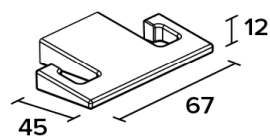

# Product details

---

Bathroom accesories

LOGO

---

LOGO line  
Double robe hook  
Covered screws  
Material: zamak

Code	Version
LOGO012	chrome
LOGO012W	white matt
LOGO012B	black matt

LOGO 012