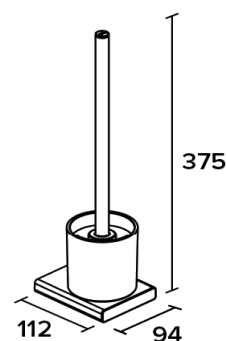

Product details

Bathroom accesories

CUT

CUT line

Toilet brush

Covered screws

Material: zamak / cermic mixed with plastic

Code	Version
CUT805	chrome
CUT805W	white matt
CUT805B	black matt