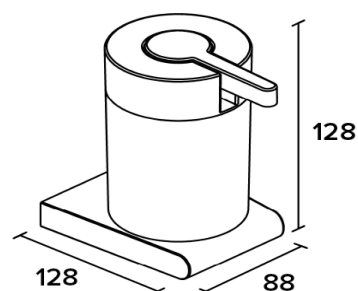

Product details

Bathroom accesories

CUT

CUT line
Liquid soap holder
Covered screws
Material: zamak / cermic mixed with plastic

Code	Version
CUT506	chrome
CUT506W	white matt
CUT506B	black matt

CUT 506

Cleaning Instructions - Bathroom-Accessories: