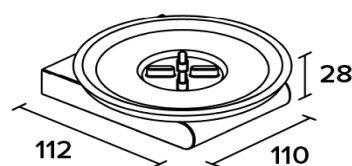

Product details

Bathroom accesories

CUT

CUT line

Soap holder

Covered screws

Material: zamak / cermic mixed with plasic

| Code | Version |
|---------|------------|
| CUT500 | chrome |
| CUT500W | white matt |
| CUT500B | black matt |