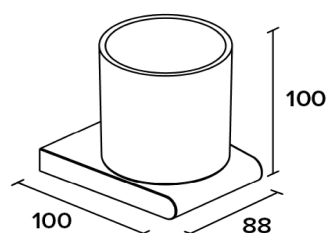

Product details

Bathroom accesories

CUT

CUT line
Holder with tumbler
Covered screws
Material: zamak / cermic mixed with plasic

Code	Version
CUT400	chrome
CUT400W	white matt
CUT400B	black matt

CUT 400

Cleaning Instructions - Bathroom-Accessories: