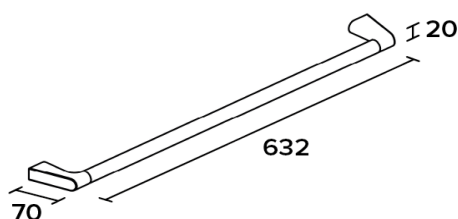

Product details

Bathroom accesories

CUT

CUT line
Towel bar
Covered screws
Material: zamak / brass

Code	Version
CUT220	chrome
CUT220W	white matt
CUT220B	black matt

CUT 220

Cleaning Instructions - Bathroom-Accessories: