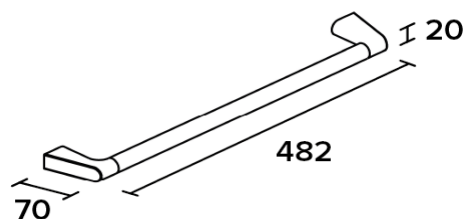

Product details

Bathroom accesories

CUT

CUT line
Towel bar
Covered screws
Material: zamak / brass

Code	Version
CUT210	chrome
CUT210W	white matt
CUT210B	black matt

CUT 210

Cleaning Instructions - Bathroom-Accessories: