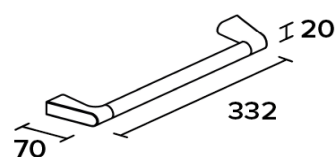

Product details

Bathroom accesories

CUT

CUT line
Towel bar
Covered screws
Material: zamak / brass

| Code | Version |
|---------|------------|
| CUT200 | chrome |
| CUT200W | white matt |
| CUT200B | black matt |