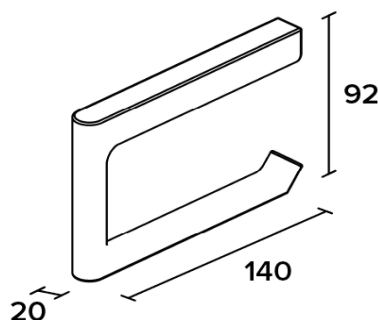

Product details

Bathroom accessories

CUT

CUT line
Toilet paper holder
Covered screws
Material: zamak

Code	Version
CUT102	chrome
CUT102W	white matt
CUT102B	black matt

CUT 102

Cleaning Instructions - Bathroom-Accessories: