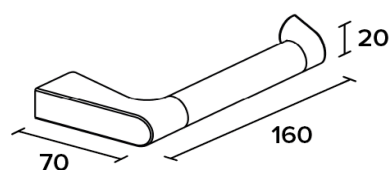

Product details

Bathroom accessories

CUT

CUT line
Paper toilet holder
Covered screws
Material: zamak / tube brass

Code	Version
CUT101	chrome
CUT101W	white matt
CUT101B	black matt

CUT 101

Cleaning Instructions - Bathroom-Accessories: