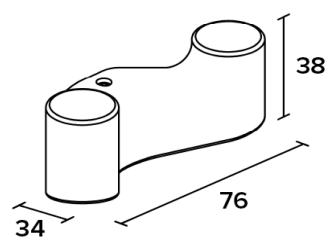

Product details

Bathroom accesories

CUT

CUT line
Double robe hook
Covered screws
Material: zamak

Code	Version
CUT012	chrome
CUT012W	white matt
CUT012B	black matt

CUT 012

Cleaning Instructions - Bathroom-Accessories: