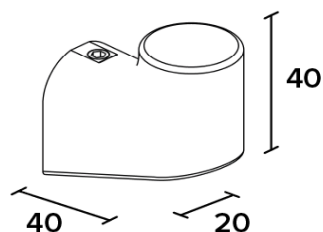

## Product details

---

Bathroom accesories

CUT

---

CUT line  
Robe hook  
Covered screws  
Material: zamak

Code	Version
CUT011	chrome
CUT011W	white matt
CUT011B	black matt

CUT 011