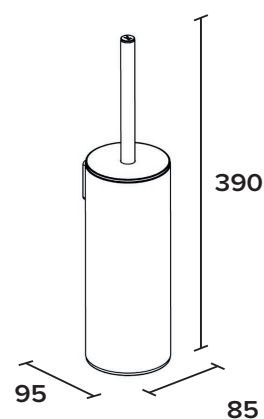

Product details

Bathroom accesories

A line

A line
Toilet brush
Covered screws
Material: Aluminium / plastic

Code	Version
A801	chrome
A801W	white matt
A801B	black matt
A801WW	white matt -complete
A801BB	black matt - complete