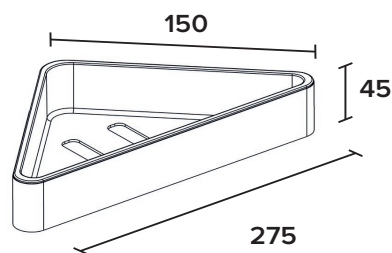

Product details

Bathroom accesories

A line

A line
Corner basket
Covered screws
Material: Stainless steel / plastic

Code	Version
A097	chrome
A097W	white matt
A097B	black matt
A097WW	white matt -complete
A097BB	black matt - complete