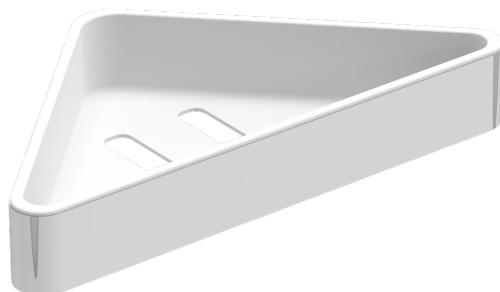

Product details

Bathroom accesories

A line

A line
Corner basket
Covered screws
Material: Stainless steel / plastic

Code	Version
A097	chrome
A097W	white matt
A097B	black matt
A097WW	white matt -complete
A097BB	black matt - complete