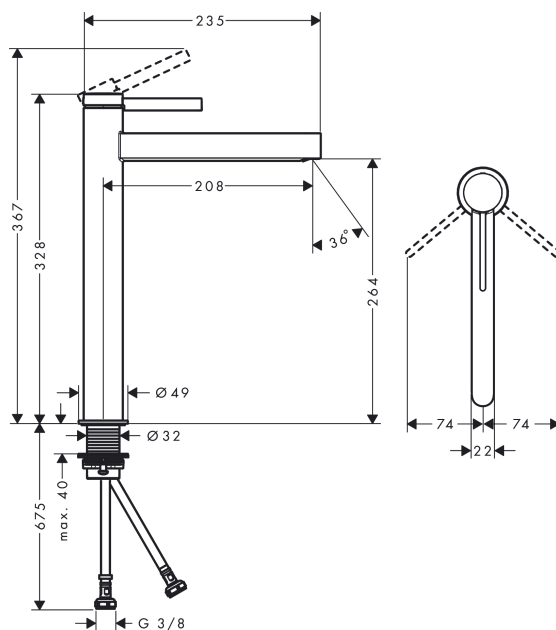

Finoris

Single lever basin mixer 260 for washbowls with push-open waste set

Surfaces: **Chrome** Article Number: **76070000**

Description

product features

- consists of: single lever basin mixer, waste set
- ComfortZone 260
- projection: 208 mm
- spray type: laminar spray
- maximum flow rate at 3 bar: 5 l/min
- ceramic cartridge
- temperature limitation adjustable
- suitable for continuous flow water heaters
- push-open waste set G 1¼
- material waste set: metal
- connection type: G ¾ connections
- connection dimension: DN15

Technology

Design awards

reddot winner 2021

Product image

Scale drawing

Flowchart

Finoris
Single lever basin mixer 260 for washbowls with push-open waste set
 Surfaces: **Chrome** Article Number: **76070000**

Exploded Drawing

Year of production: >06/21

Finoris

Single lever basin mixer 260 for washbowls with push-open waste set

Surfaces: **Chrome** Article Number: **76070000**

Spare part list

Year of production: >06/21

Pos.	Description	Article Number	Price	PU
1	handle	94266000	-	1
2	screw cover	93735460	-	1
3	hollow set screw M5x5	98446000	-	1
4	flange	93737000	-	1
5	nut	92926000	-	1
6	O-ring 30x1,5	98433000	-	1
7	O-ring 29x2	98391000	-	1
8	O-ring 25x1,5	98146000	-	1
9	cartridge, assy	93760000	-	1
10	seal	93383000	-	1
11	adapter for cartridge	98866000	-	1
12	spray former	93973000	-	1
13	special tool	98987000	-	1
14	escutcheon	94265000	-	1
15	flat seal	98749000	-	1
16	fixing set (Ø 32)	13961000	-	1
17	lever collar	97548000	-	1
18	connection hose	94267000	-	1
19	O-ring 6,6x1,6	93019000	-	1
a	push-open waste set	50100000	-	1
b	fixation extension 35 mm	13898000	-	1