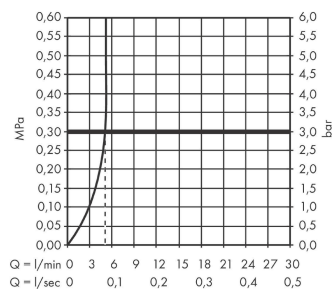

Finoris

Single lever basin mixer 260 for washbowls with push-open waste set

Surfaces: **Chrome** Article Number: **76070000**

Description

product features

- consists of: single lever basin mixer, waste set
- ComfortZone 260
- projection: 208 mm
- spray type: laminar spray
- maximum flow rate at 3 bar: 5 l/min
- ceramic cartridge
- temperature limitation adjustable
- suitable for continuous flow water heaters
- push-open waste set G 1¼
- material waste set: metal
- connection type: G ¾ connections
- connection dimension: DN15

Technology

Design awards

reddot winner 2021

Product image

Scale drawing

Flowchart

Finoris
Single lever basin mixer 260 for washbowls with push-open waste set
 Surfaces: **Chrome** Article Number: **76070000**

Exploded Drawing

Year of production: >06/21

Finoris

Single lever basin mixer 260 for washbowls with push-open waste set

Surfaces: **Chrome** Article Number: **76070000**

Spare part list

Year of production: >06/21