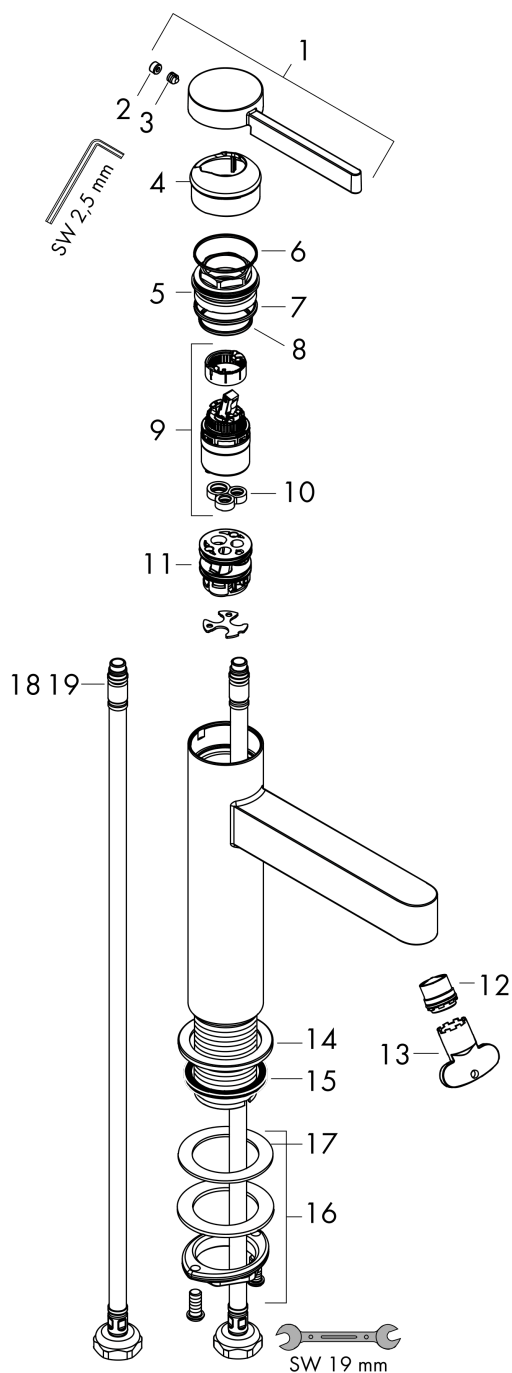

Finoris

Single lever basin mixer 260 for washbowls with push-open waste set

Surfaces: **Chrome** Article Number: **76070000**

Description

product features

- consists of: single lever basin mixer, waste set
- ComfortZone 260
- projection: 208 mm
- spray type: laminar spray
- maximum flow rate at 3 bar: 5 l/min
- ceramic cartridge
- temperature limitation adjustable
- suitable for continuous flow water heaters
- push-open waste set G 1¼
- material waste set: metal
- connection type: G ¾ connections
- connection dimension: DN15

Technology

Design awards

reddot winner 2021

Product image

Scale drawing

Flowchart

Finoris
Single lever basin mixer 260 for washbowls with push-open waste set
 Surfaces: **Chrome** Article Number: **76070000**

Exploded Drawing

Year of production: >06/21

Finoris

Single lever basin mixer 260 for washbowls with push-open waste set

Surfaces: **Chrome** Article Number: **76070000**

Spare part list

Year of production: >06/21

Pos.	Description	Article Number	Price	PU
1	handle	94266000	-	1
2	screw cover	93735460	-	1
3	hollow set screw M5x5	98446000	-	1
4	flange	93737000	-	1
5	nut	92926000	-	1
6	O-ring 30x1,5	98433000	-	1
7	O-ring 29x2	98391000	-	1
8	O-ring 25x1,5	98146000	-	1
9	cartridge, assy	93760000	-	1
10	seal	93383000	-	1
11	adapter for cartridge	98866000	-	1
12	spray former	93973000	-	1
13	special tool	98987000	-	1
14	escutcheon	94265000	-	1
15	flat seal	98749000	-	1
16	fixing set (Ø 32)	13961000	-	1
17	lever collar	97548000	-	1
18	connection hose	94267000	-	1
19	O-ring 6,6x1,6	93019000	-	1
a	push-open waste set	50100000	-	1
b	fixation extension 35 mm	13898000	-	1