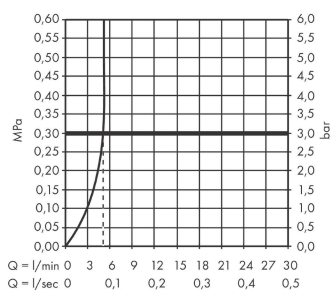

Finoris

Single lever basin mixer for concealed installation wall-mounted with spout 16,8 cm

Surfaces: **Chrome** Article Number: **76051000**

Description

product features

- consists of: single lever basin mixer for concealed installation wall-mounted, waste set
- projection: 168 mm
- spray type: laminar spray
- maximum flow rate at 3 bar: 5 l/min
- ceramic cartridge
- suitable for continuous flow water heaters
- non-closing waste set
- connection type: basic set
- connection dimension: DN15
- handle can be positioned on the right or left, depends on the basic set installation

Technology

Design awards

reddot winner 2021

Product image

Scale drawing

Flowchart

Finoris

Single lever basin mixer for concealed installation wall-mounted with spout 16,8 cm