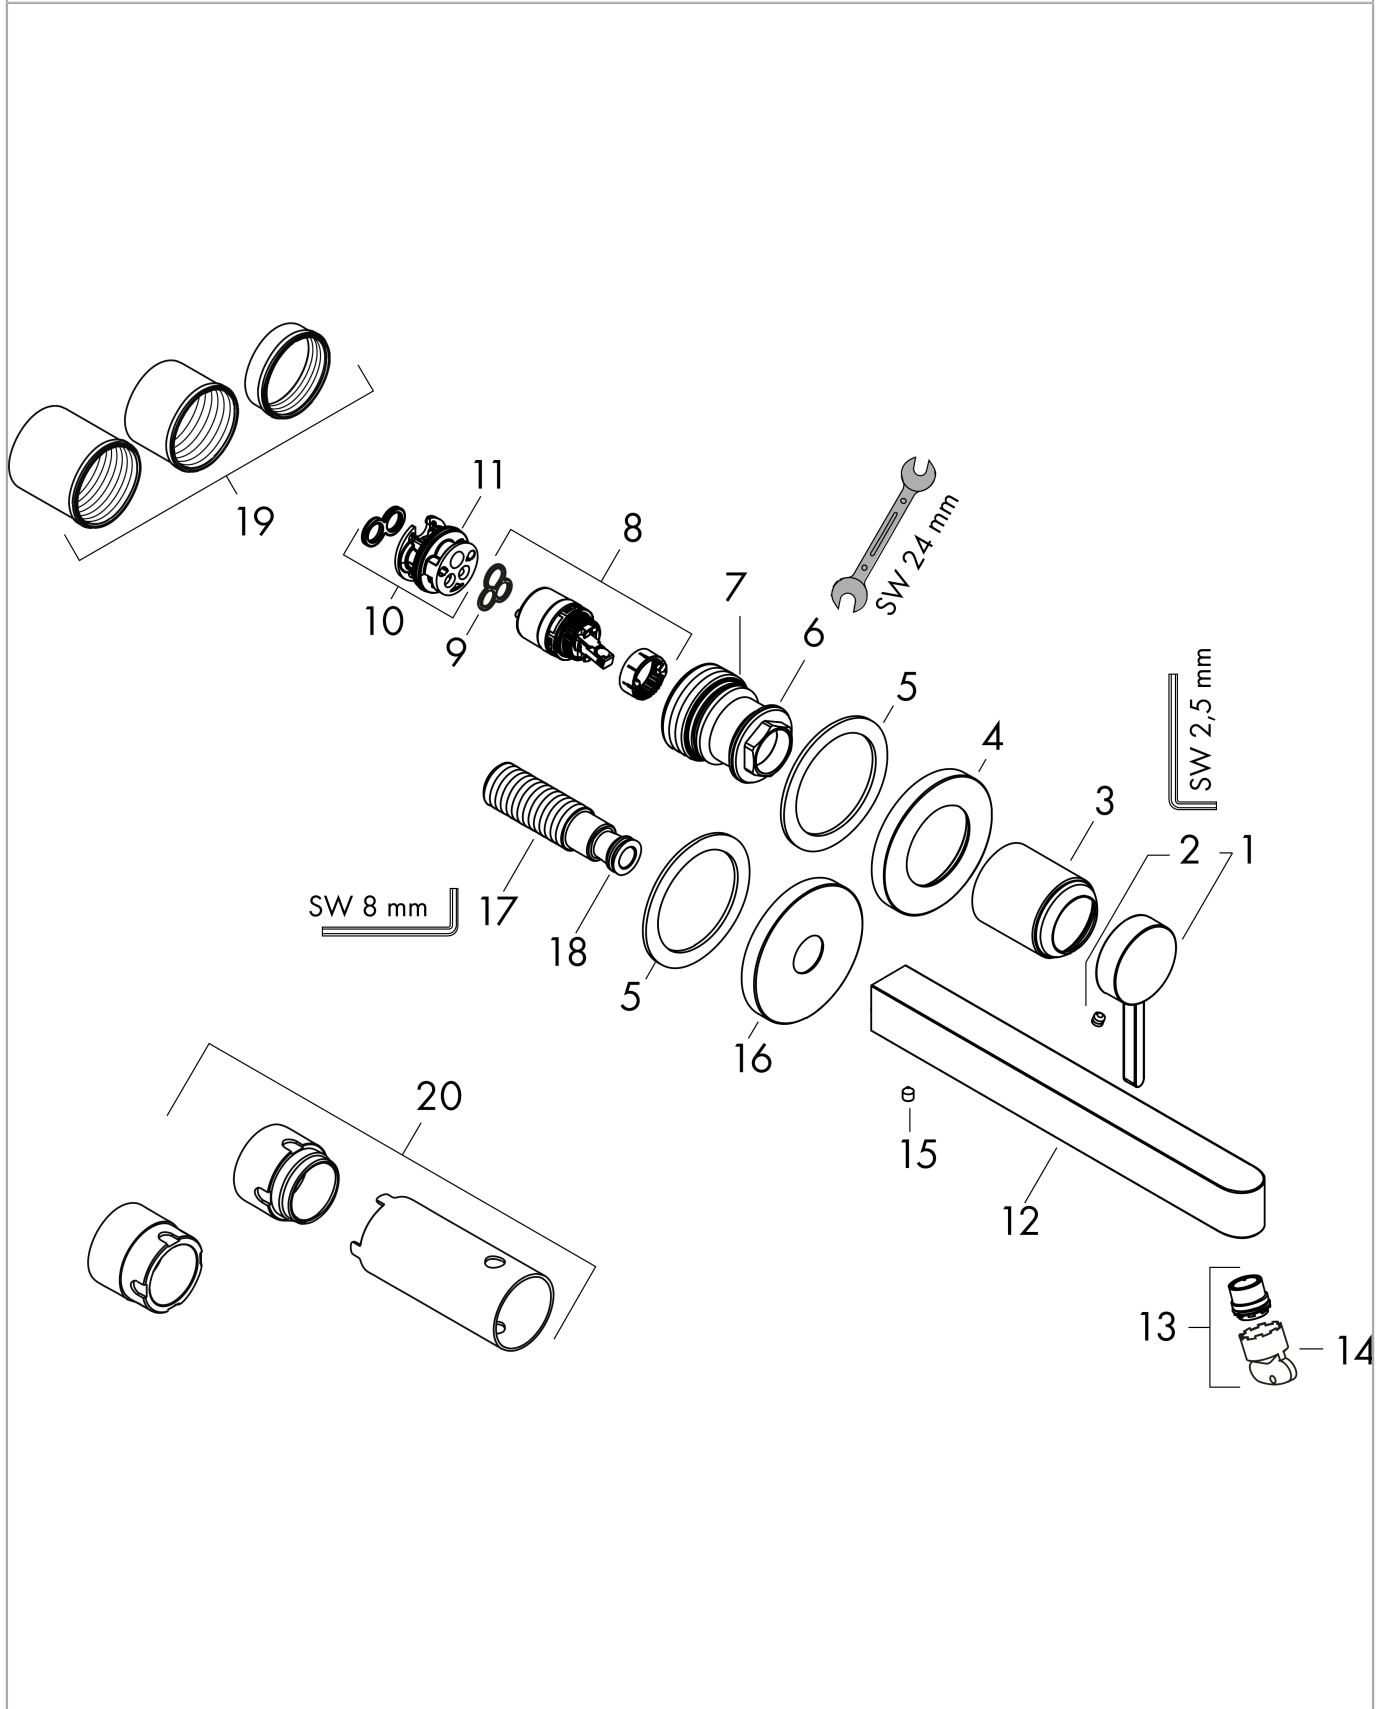

Finoris

Single lever basin mixer for concealed installation wall-mounted with spout 16,8 cm

Surfaces: **Chrome** Article Number: **76051000**

Description

product features

- consists of: single lever basin mixer for concealed installation wall-mounted, waste set
- projection: 168 mm
- spray type: laminar spray
- maximum flow rate at 3 bar: 5 l/min
- ceramic cartridge
- suitable for continuous flow water heaters
- non-closing waste set
- connection type: basic set
- connection dimension: DN15
- handle can be positioned on the right or left, depends on the basic set installation

Technology

Design awards

reddot winner 2021

Product image

Scale drawing

Flowchart

Finoris

Single lever basin mixer for concealed installation wall-mounted with spout 16,8 cm

Surfaces: **Chrome** Article Number: **76051000**

Exploded Drawing

Year of production: >06/21

Finoris

Single lever basin mixer for concealed installation wall-mounted with spout 16,8 cm

Surfaces: **Chrome** Article Number: **76051000**

Spare part list

Year of production: >06/21

Pos.	Description	Article Number	Price	PU
1	handle	93986000	-	1
2	hollow set screw M5x5	98446000	-	1
3	sleeve	93989000	-	1
4	escutcheon for handle	93988000	-	1
5	washer	97600000	-	1
6	nut	93141000	-	1
7	O-ring 34x2	98383000	-	1
8	cartridge, assy	93760000	-	1
9	seal	98865000	-	1
10	adapter for cartridge	95634000	-	1
11	O-ring 26x2	98147000	-	1
12	spout 165 mm	93984000	-	1
13	spray former	93973000	-	1
14	special tool	98987000	-	1
15	hollow set screw M5x6	97768000	-	1
16	escutcheon for spout	93987000	-	1
17	connecting thread G½	95626000	-	1
18	O-ring 13x2	98128000	-	1
19	fixing set	97971000	-	1
20	extension set 25 mm for 13622180	31971000	-	1
a	waste	50001000	-	1