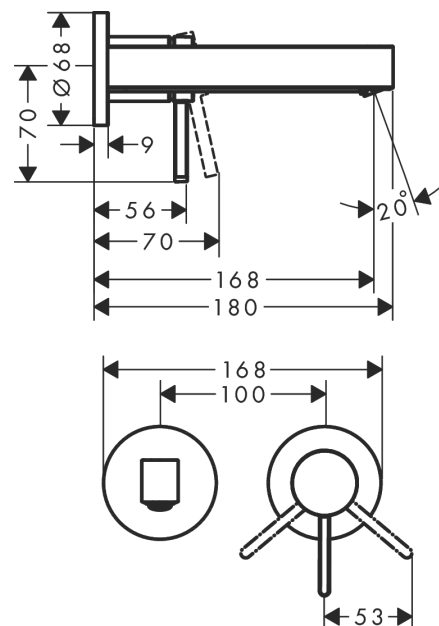

Finoris

Single lever basin mixer for concealed installation wall-mounted with spout 16,8 cm

Surfaces: **Chrome** Article Number: **76051000**

Description

product features

- consists of: single lever basin mixer for concealed installation wall-mounted, waste set
- projection: 168 mm
- spray type: laminar spray
- maximum flow rate at 3 bar: 5 l/min
- ceramic cartridge
- suitable for continuous flow water heaters
- non-closing waste set
- connection type: basic set
- connection dimension: DN15
- handle can be positioned on the right or left, depends on the basic set installation

Technology

Design awards

reddot winner 2021

Product image

Scale drawing

Flowchart

Finoris

Single lever basin mixer for concealed installation wall-mounted with spout 16,8 cm

Surfaces: **Chrome** Article Number: **76051000**

Exploded Drawing

Year of production: >06/21

Finoris

Single lever basin mixer for concealed installation wall-mounted with spout 16,8 cm

Surfaces: **Chrome** Article Number: **76051000**

Spare part list

Year of production: >06/21

Pos.	Description	Article Number	Price	PU
1	handle	93986000	-	1
2	hollow set screw M5x5	98446000	-	1
3	sleeve	93989000	-	1
4	escutcheon for handle	93988000	-	1
5	washer	97600000	-	1
6	nut	93141000	-	1
7	O-ring 34x2	98383000	-	1
8	cartridge, assy	93760000	-	1
9	seal	98865000	-	1
10	adapter for cartridge	95634000	-	1
11	O-ring 26x2	98147000	-	1
12	spout 165 mm	93984000	-	1
13	spray former	93973000	-	1
14	special tool	98987000	-	1
15	hollow set screw M5x6	97768000	-	1
16	escutcheon for spout	93987000	-	1
17	connecting thread G½	95626000	-	1
18	O-ring 13x2	98128000	-	1
19	fixing set	97971000	-	1
20	extension set 25 mm for 13622180	31971000	-	1
a	waste	50001000	-	1