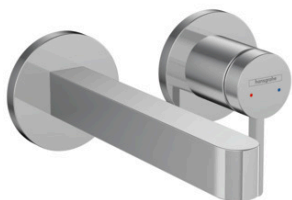

Finoris

Single lever basin mixer for concealed installation wall-mounted with spout 16,8 cm

Surfaces: **Chrome** Article Number: **76051000**

Description

product features

- consists of: single lever basin mixer for concealed installation wall-mounted, waste set
- projection: 168 mm
- spray type: laminar spray
- maximum flow rate at 3 bar: 5 l/min
- ceramic cartridge
- suitable for continuous flow water heaters
- non-closing waste set
- connection type: basic set
- connection dimension: DN15
- handle can be positioned on the right or left, depends on the basic set installation

Technology

Design awards

reddot winner 2021

Product image

Scale drawing

Flowchart

Finoris

Single lever basin mixer for concealed installation wall-mounted with spout 16,8 cm

Surfaces: **Chrome** Article Number: **76051000**

Exploded Drawing

Year of production: >06/21

Finoris

Single lever basin mixer for concealed installation wall-mounted with spout 16,8 cm

Surfaces: **Chrome** Article Number: **76051000**