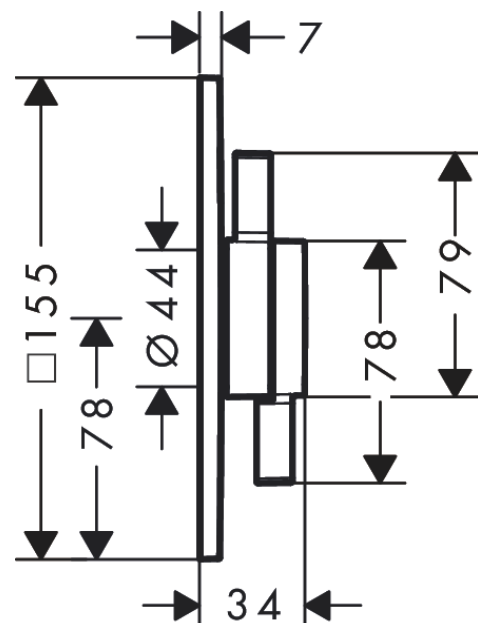

DuoTurn E
Mixer for concealed installation for 2 functions
 Finish: **Chrome** Article Number: **75417000**

Description

product features

- 2 functions
- volume control and diverter for 2 functions
- maximum flow rate at 3 bar: 29,5 l/min
- flow rate upper outlet: 29,5 l/min
- flow rate lower outlet: 29,5 l/min
- ceramic cartridge for temperature control, shut-off/diverter valve
- flat escutcheon for more space in the shower
- easy installation due to pre-assembled function block
- handles always at the same height regardless of the installation depth of the basic set
- escutcheon can be aligned by +/- 3°
- material escutcheon: plastic
- material handles: metal
- min. operating pressure: 1 bar
- max. operating pressure: 10 bar
- mixer is delivered with buttons Rain small, Rain large, hand sower, Waterfall, bath tub
- connection type: basic set iBox universal 2 (# 01500180)

Technology

Design awards

Product image

Scale drawing

DuoTurn E
Mixer for concealed installation for 2 functions
 Finish: **Chrome** Article Number: **75417000**

Flowchart