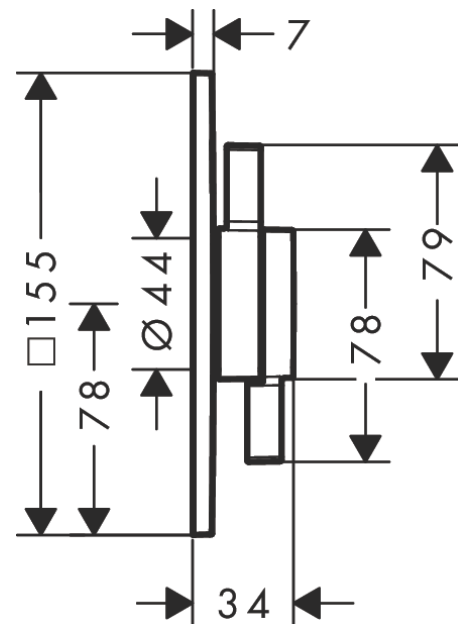

DuoTurn Q
Mixer for concealed installation for 2 functions
 Finish: **Chrome** Article Number: **75414000**

Description

product features

- 2 functions
- volume control and diverter for 2 functions
- maximum flow rate at 3 bar: 29,5 l/min
- flow rate upper outlet: 29,5 l/min
- flow rate lower outlet: 29,5 l/min
- ceramic cartridge for temperature control, shut-off/diverter valve
- flat escutcheon for more space in the shower
- easy installation due to pre-assembled function block
- handles always at the same height regardless of the installation depth of the basic set
- escutcheon can be aligned by +/- 3°
- material escutcheon: plastic
- material handles: metal
- min. operating pressure: 1 bar
- max. operating pressure: 10 bar
- mixer is delivered with buttons Rain small, Rain large, hand sower, Waterfall, bath tub
- connection type: basic set iBox universal 2 (# 01500180)

Technology

Design awards

Product image

Scale drawing

DuoTurn Q
Mixer for concealed installation for 2 functions
 Finish: **Chrome** Article Number: **75414000**

Flowchart